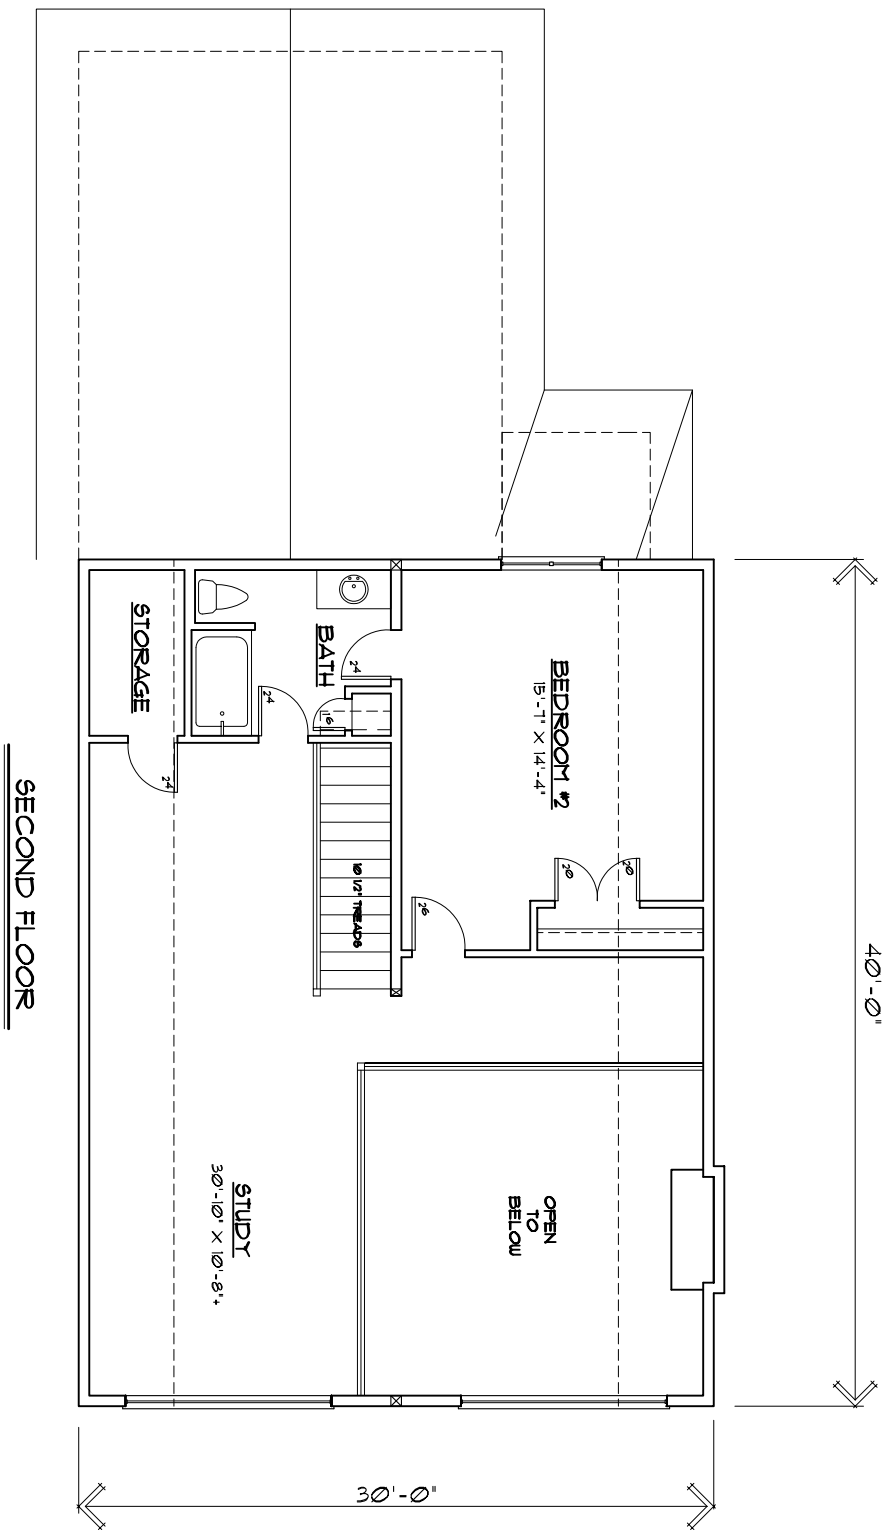

WILDERNESS RESORT 2-STORY WALKOUT

SECOND FLOOR

FIRST FLOOR	1200 SQ. FT.
SECOND FLOOR	900 SQ. FT.
TOTAL LIVING AREA	2100 SQ. FT.