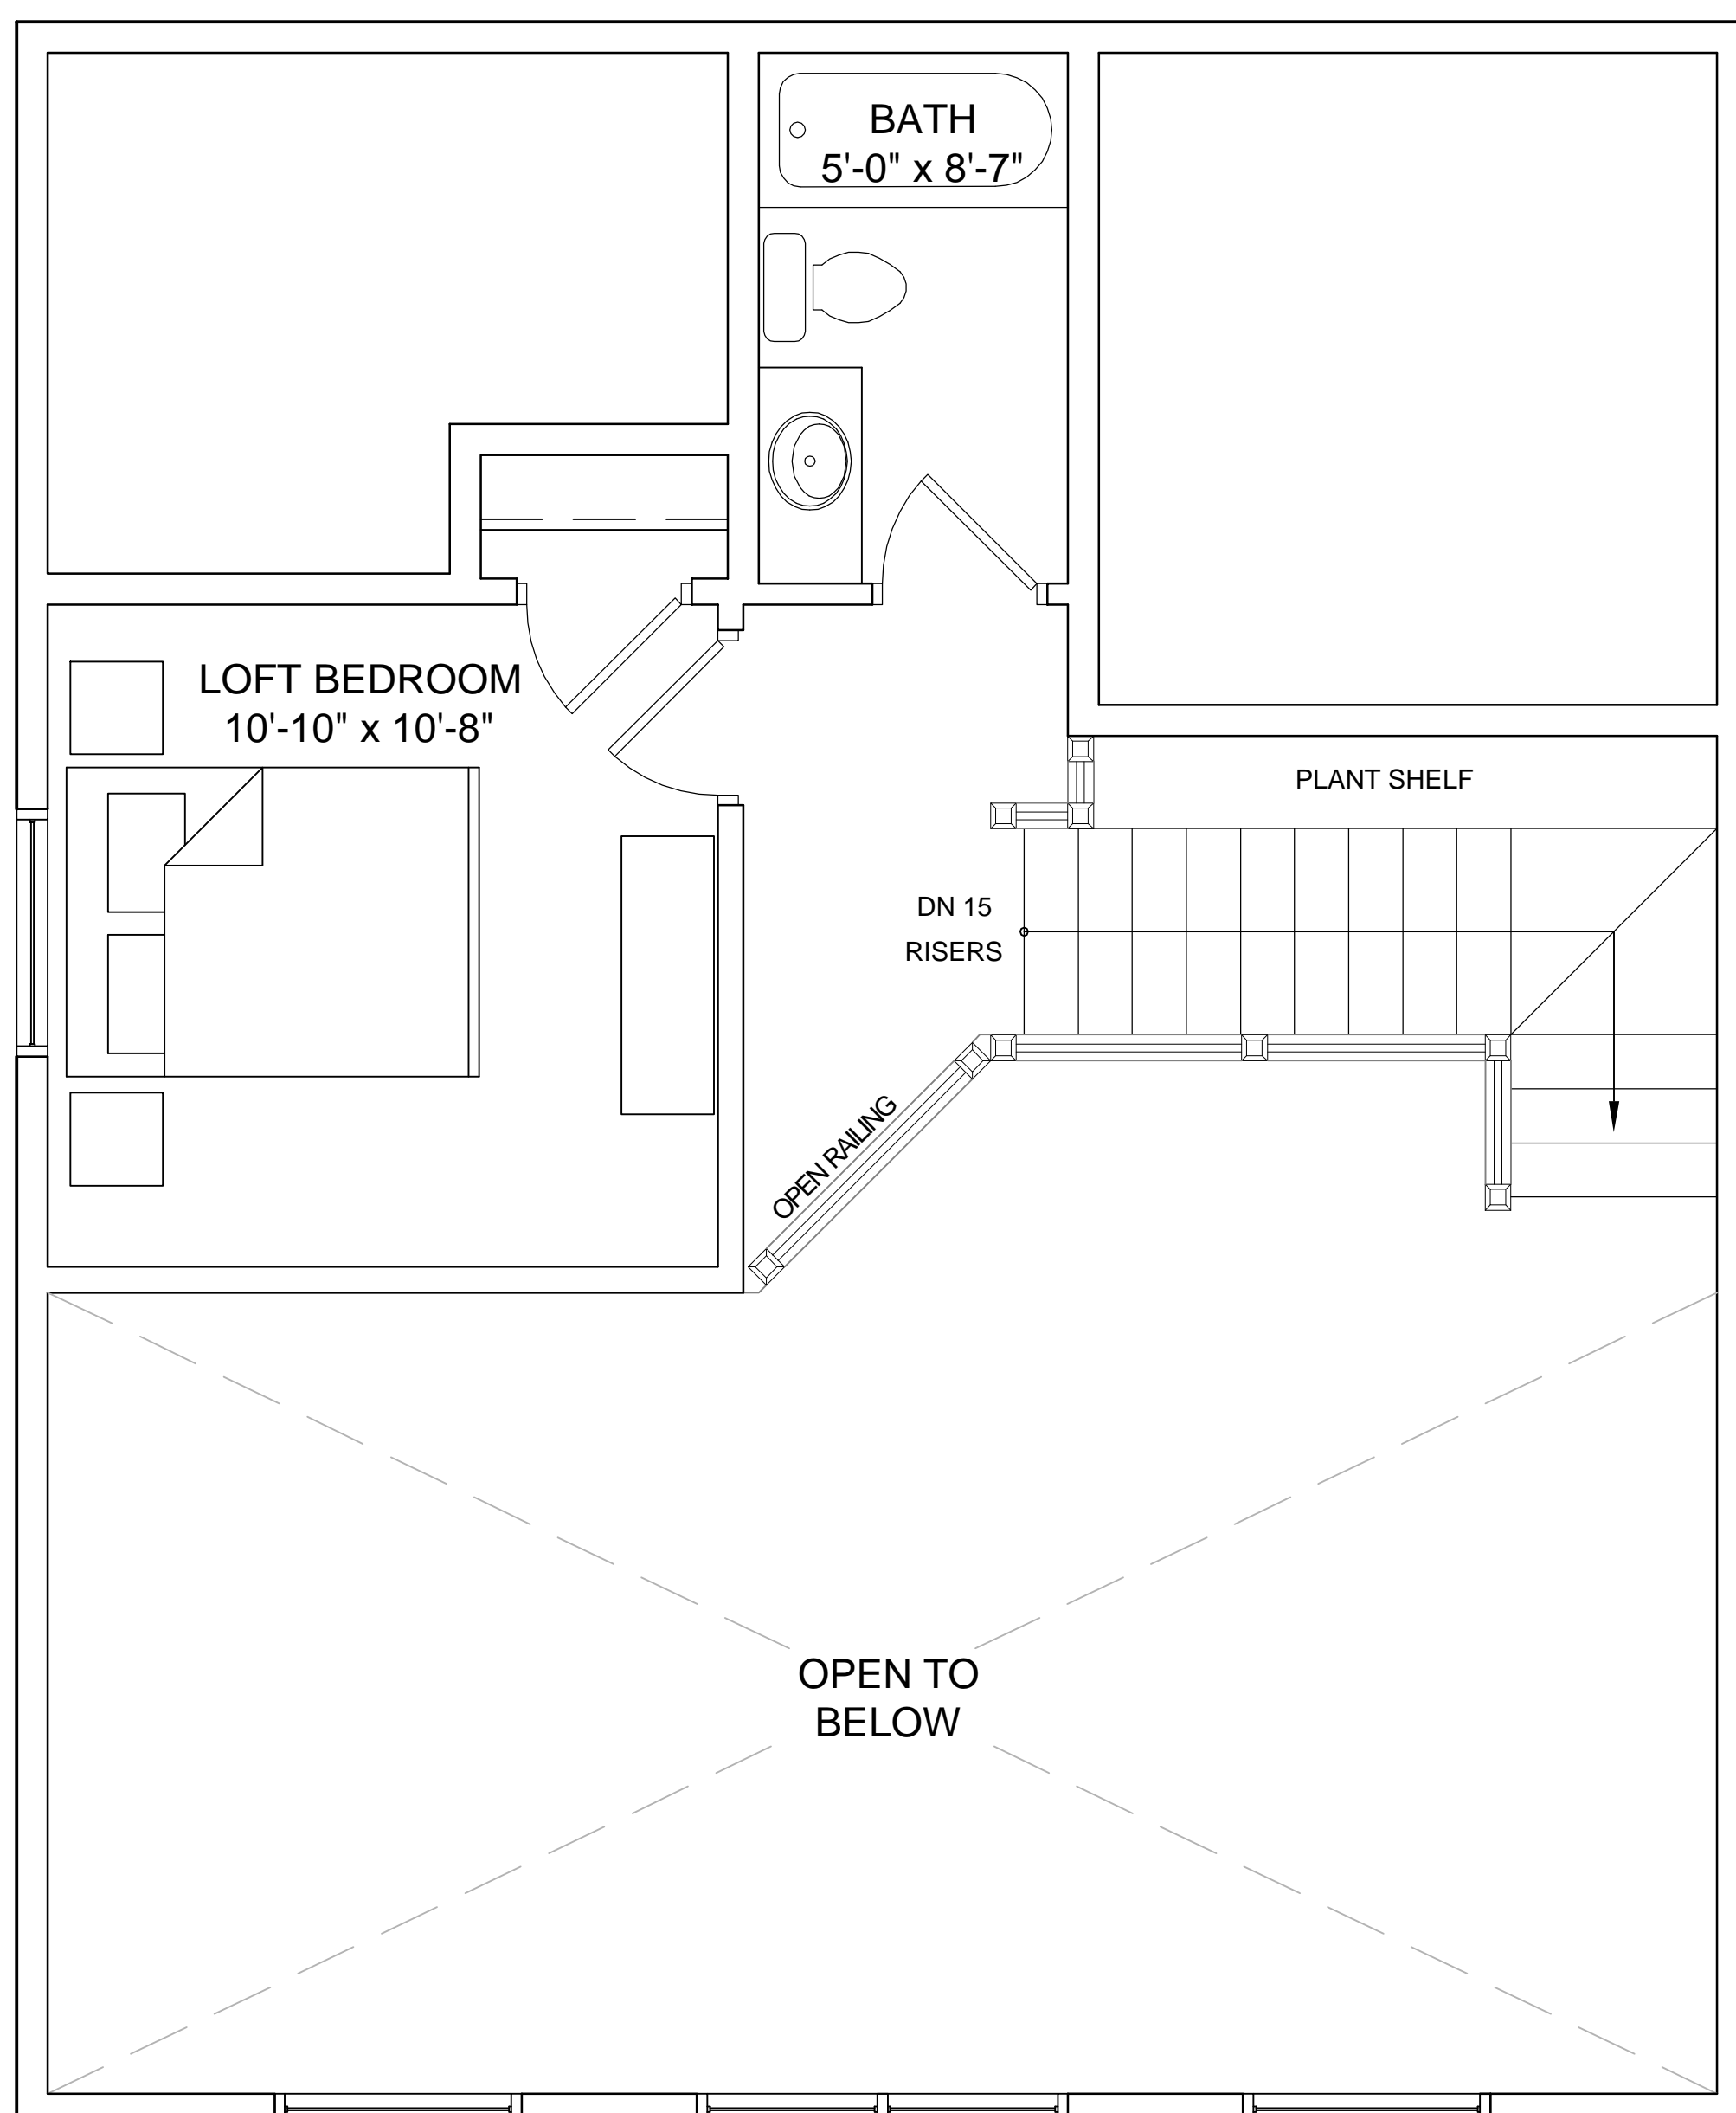

- WILDERNESS RESORT VILLAS -

LOWER LEVEL FLOOR PLAN
952 S.F.
(DASHED WALLS INDICATE
FUTURE BUILD OUT)

LOFT FLOOR PLAN
w/ CLOSED BEDROOM
332 S.F.