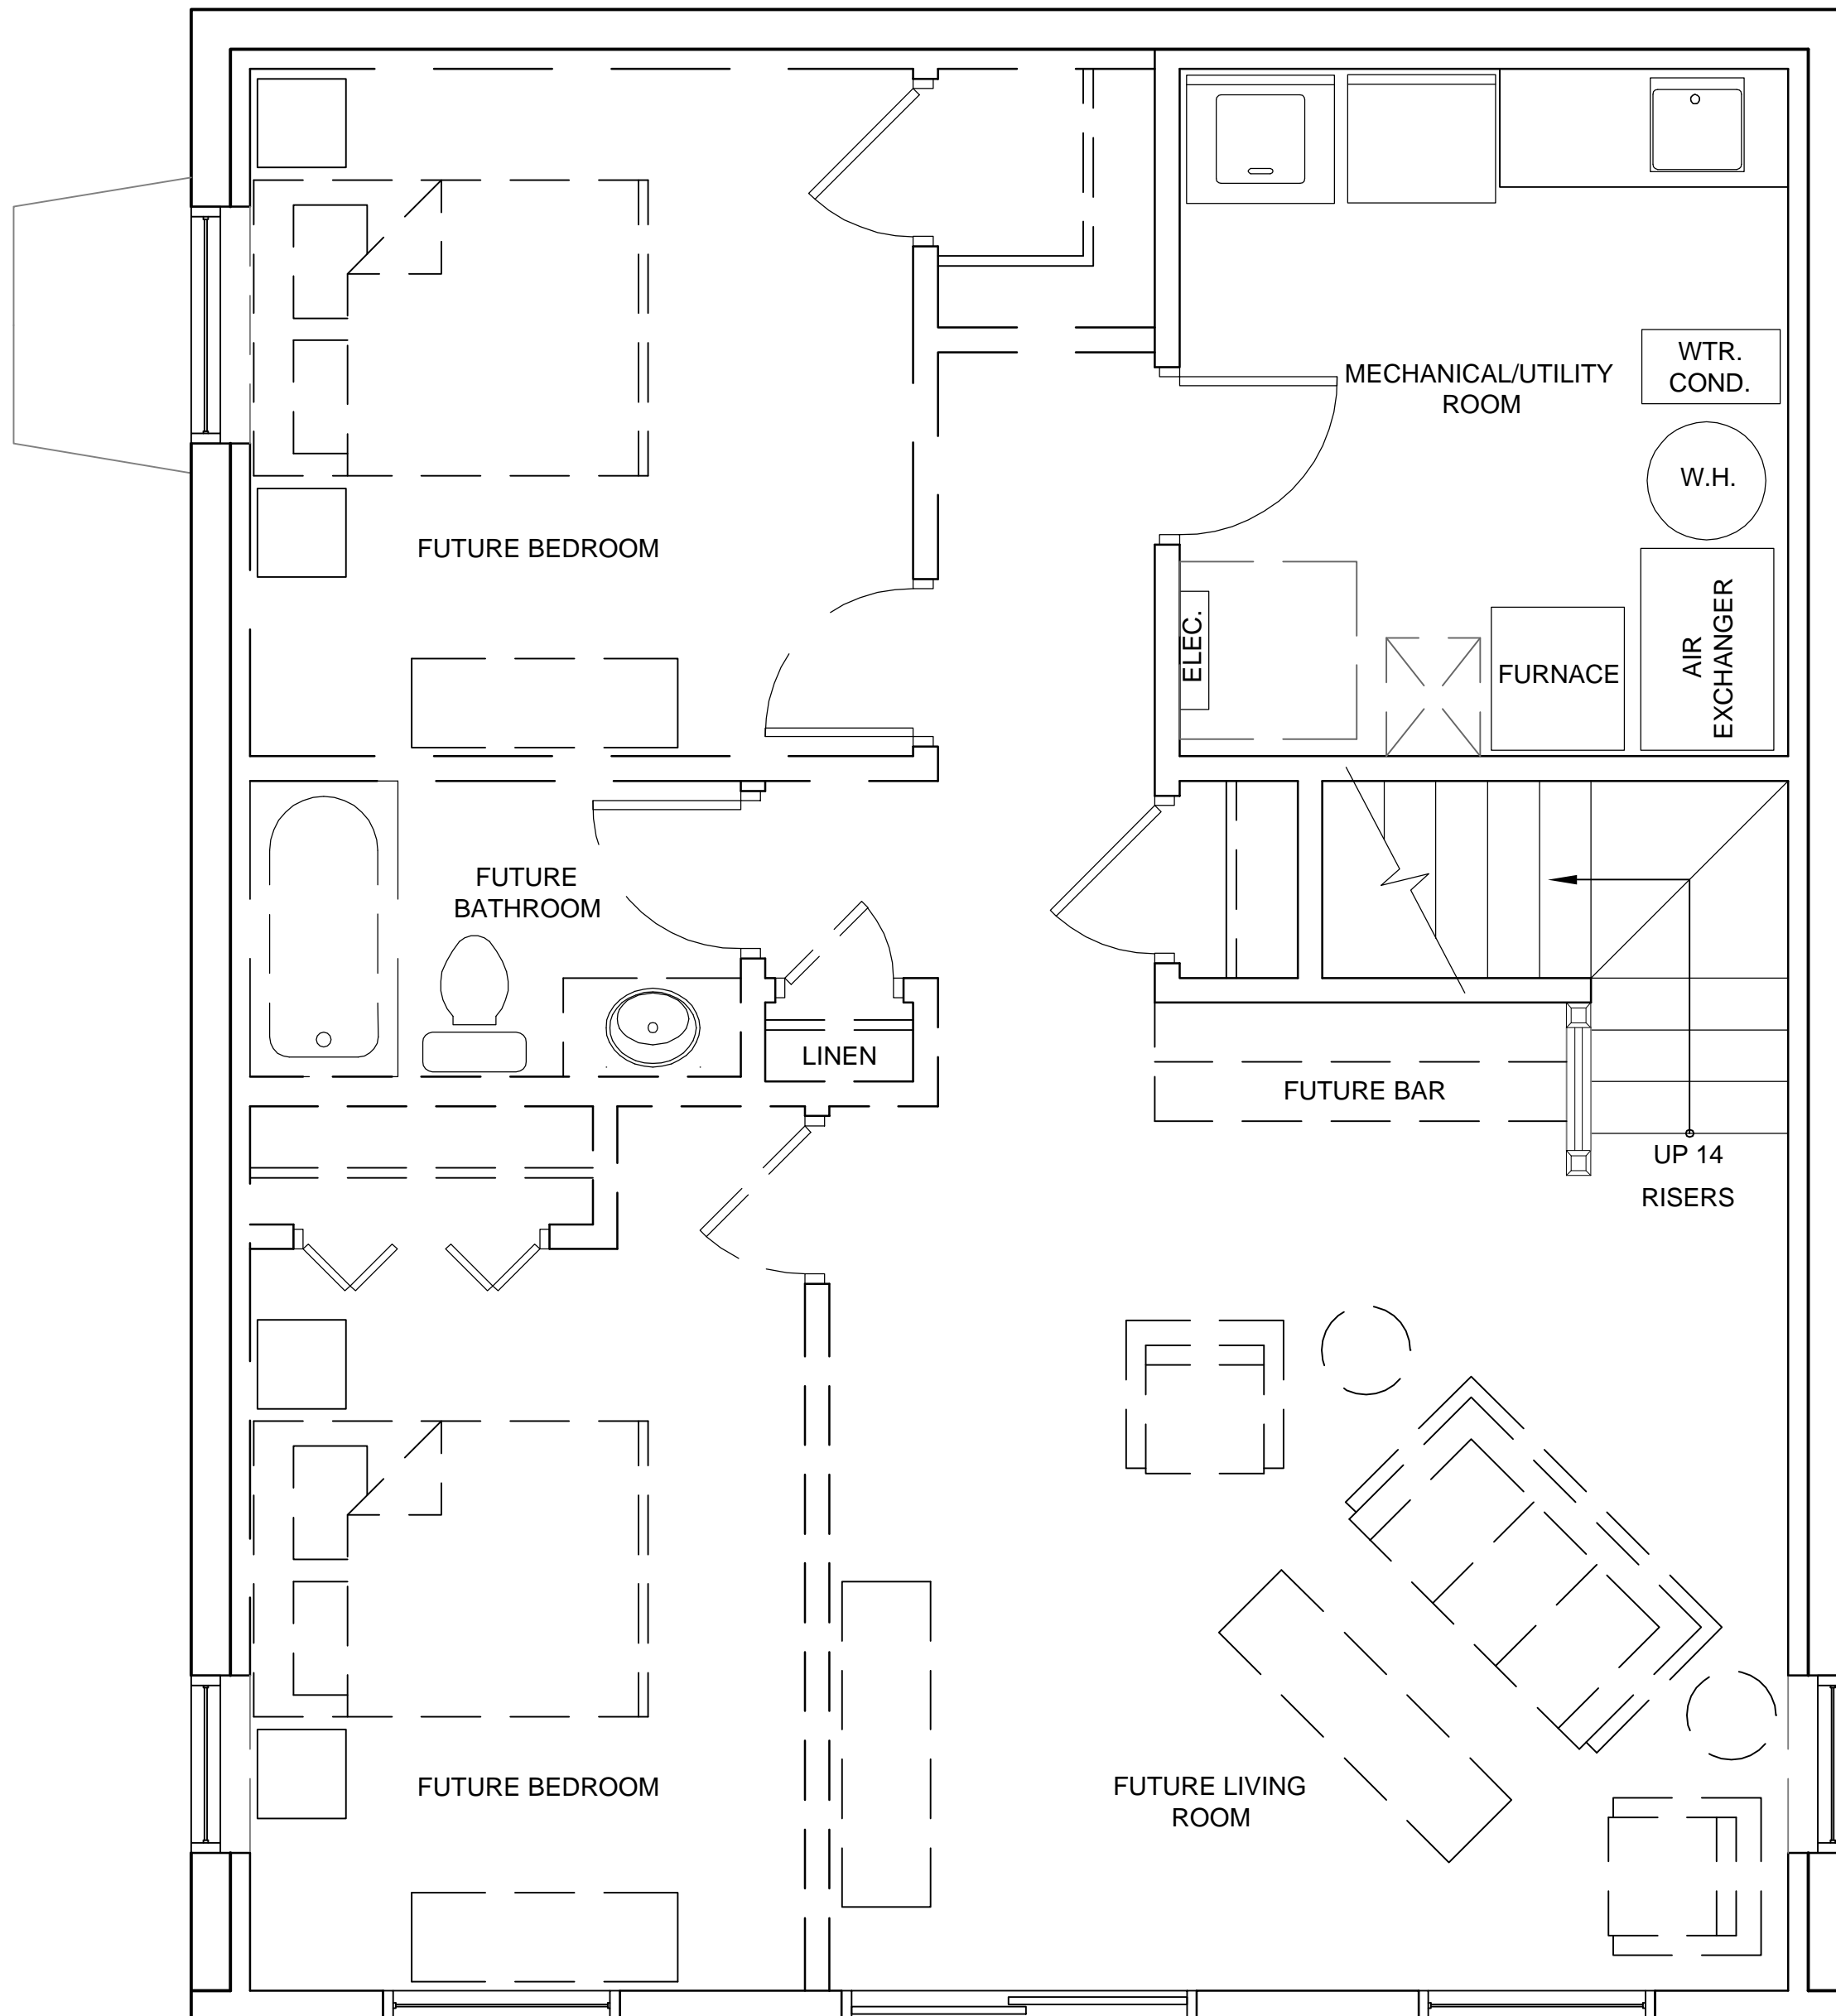

- WILDERNESS RESORT VILLAS -

LOWER LEVEL FLOOR PLAN
952 S.F.
(DASHED WALLS INDICATE
FUTURE BUILD OUT)

LOFT FLOOR PLAN
w/ CLOSED BEDROOM
332 S.F.