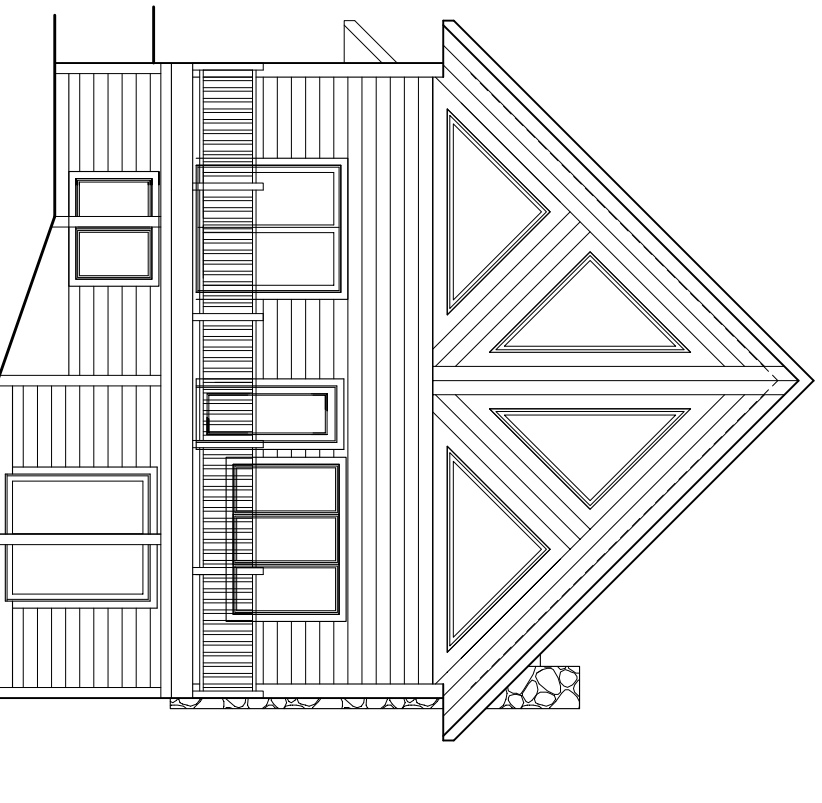

WILDERNESS RESORT
2-STORY WALKOUT

LAKE SIDE

ROAD SIDE

FIRST FLOOR	1200 SQ. FT.
SECOND FLOOR	900 SQ. FT.
TOTAL LIVING AREA	2100 SQ. FT.

The DESIGN TEAM
Home Design Specialists

67 10th Avenue South, Waite Park, MN 56387
Fax: (320) 252-1918 Phone: (320) 252-1517