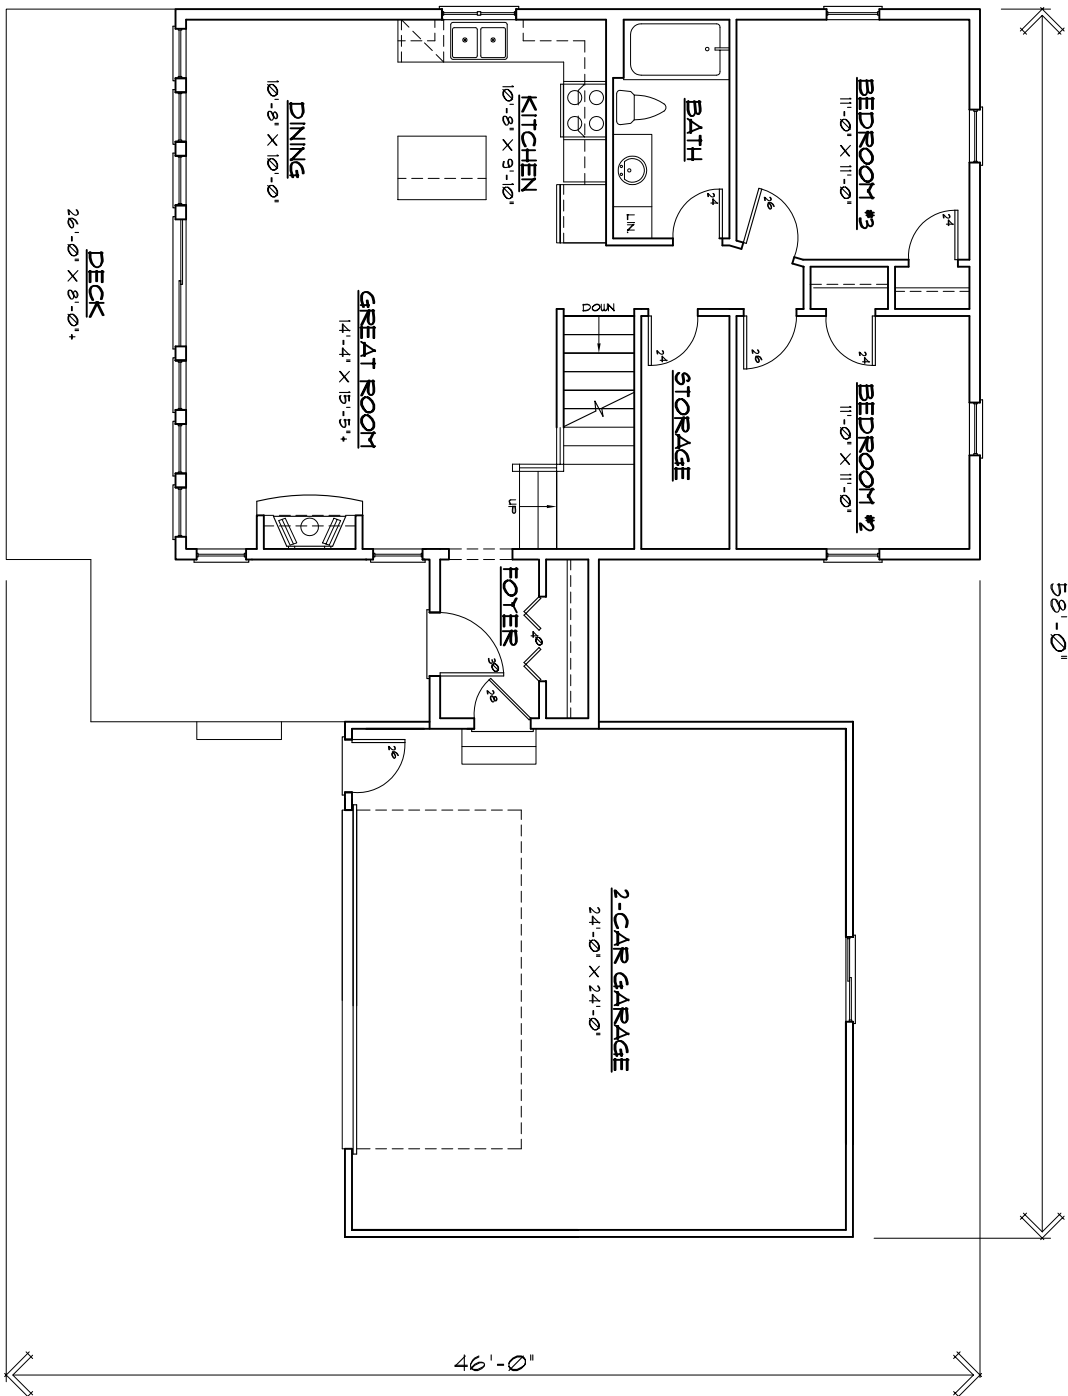

FOREST HILLS COURT 2-STORY WALKOUT

FIRST FLOOR

FIRST FLOOR	1052 SQ. FT.
SECOND FLOOR	453 SQ. FT.
TOTAL LIVING AREA	1505 SQ. FT.