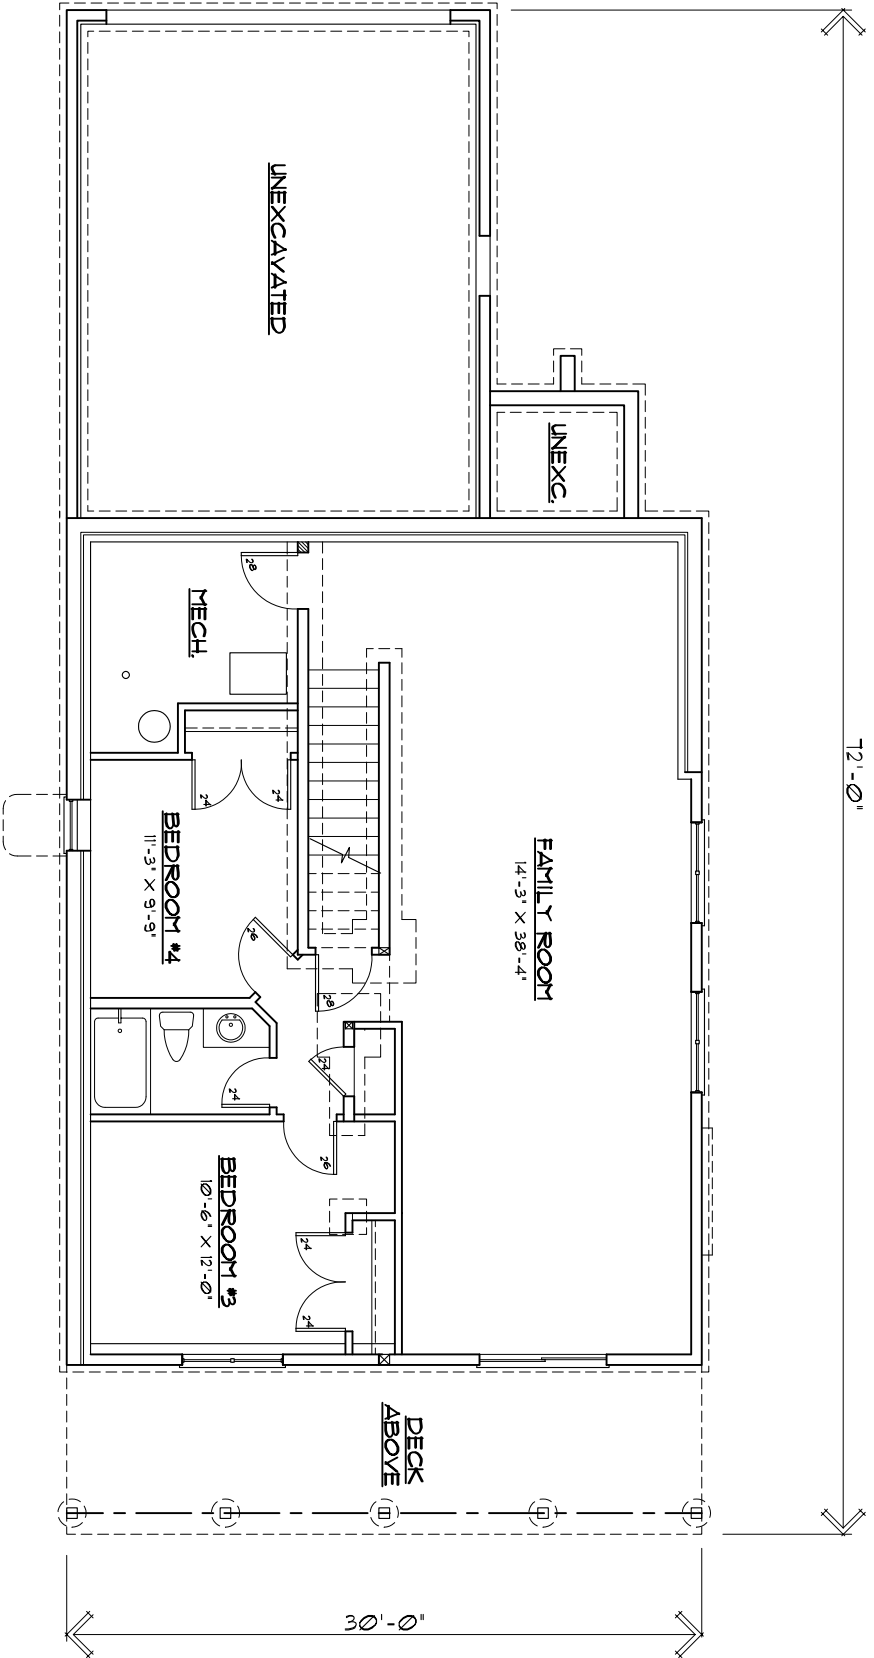

# WILDERNESS RESORT 2-STORY WALKOUT

LOWER LEVEL PLAN

FIRST FLOOR	1200 SQ. FT.
SECOND FLOOR	900 SQ. FT.
TOTAL LIVING AREA	2100 SQ. FT.